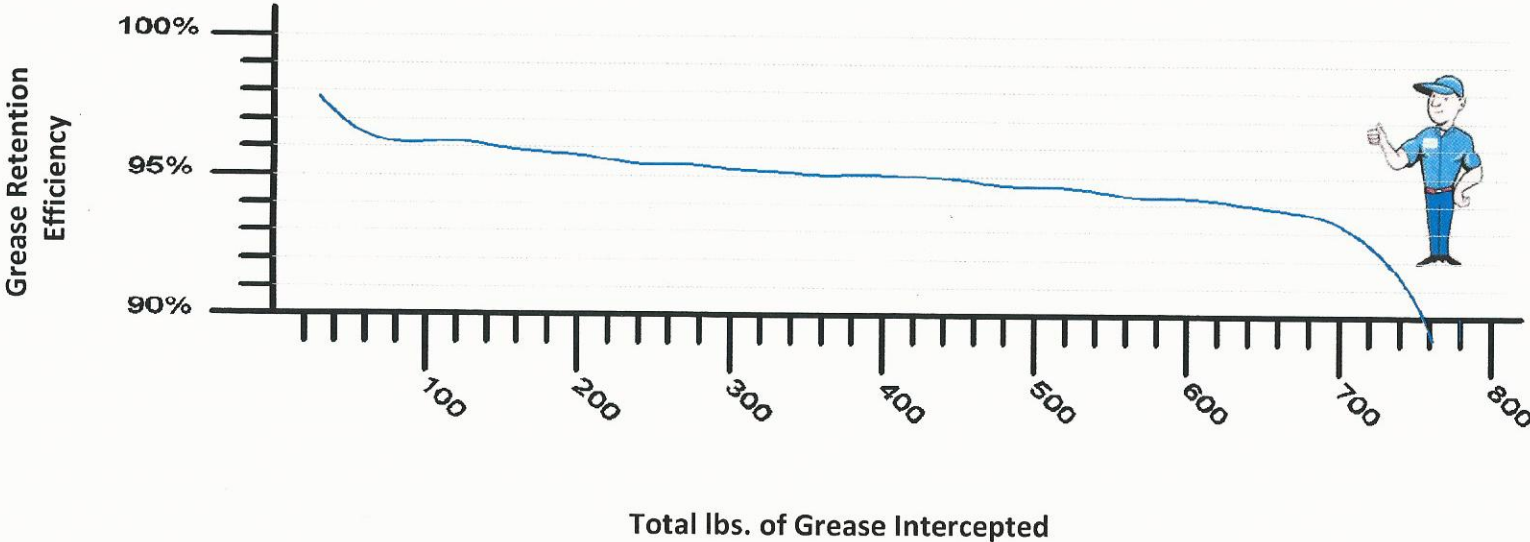

## Model FE 750

\* Note Measurement was taken with out the benefit of a FOG Enforcer "Go with the Flow" diffuser. Adding a "Go with the Flow" diffuser could increase the grease capture rate by as much as 20%.